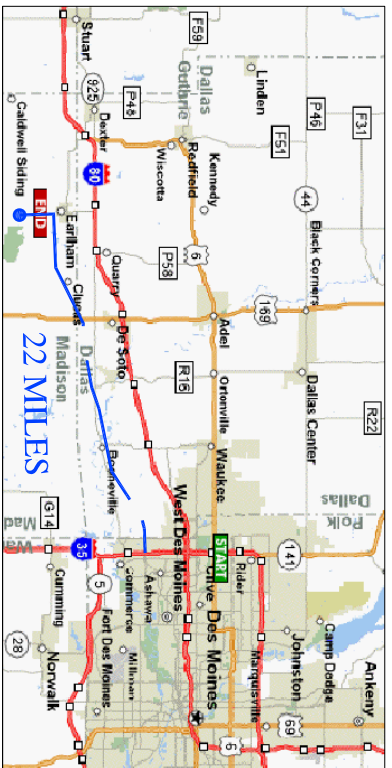

BRANTT'S GREAT PUMPKIN RACE

- 5K COURSE
- 10K COURSE
- 1 MILE FUN RUN

1. ALL THREE RACES START TOGETHER WITH THE 1 MILER'S TURNING RIGHT (SOUTH) @ SE CHERRY
2. 5K & 10K RACER'S CONTINUE TOGETHER UP UNTIL NE 6TH WHEREAS THE 5K RUNNER'S WILL TURN RIGHT (EAST) AND THE 10K RUNNER'S WILL TURN RIGHT (WEST) AND FOLLOW COURSE MARKERS.
3. THERE WILL BE TWO WATER STATIONS LOCATED ON THE COURSE. ONE AT MILE 1 1/2 AND ONE AT MILE 3.