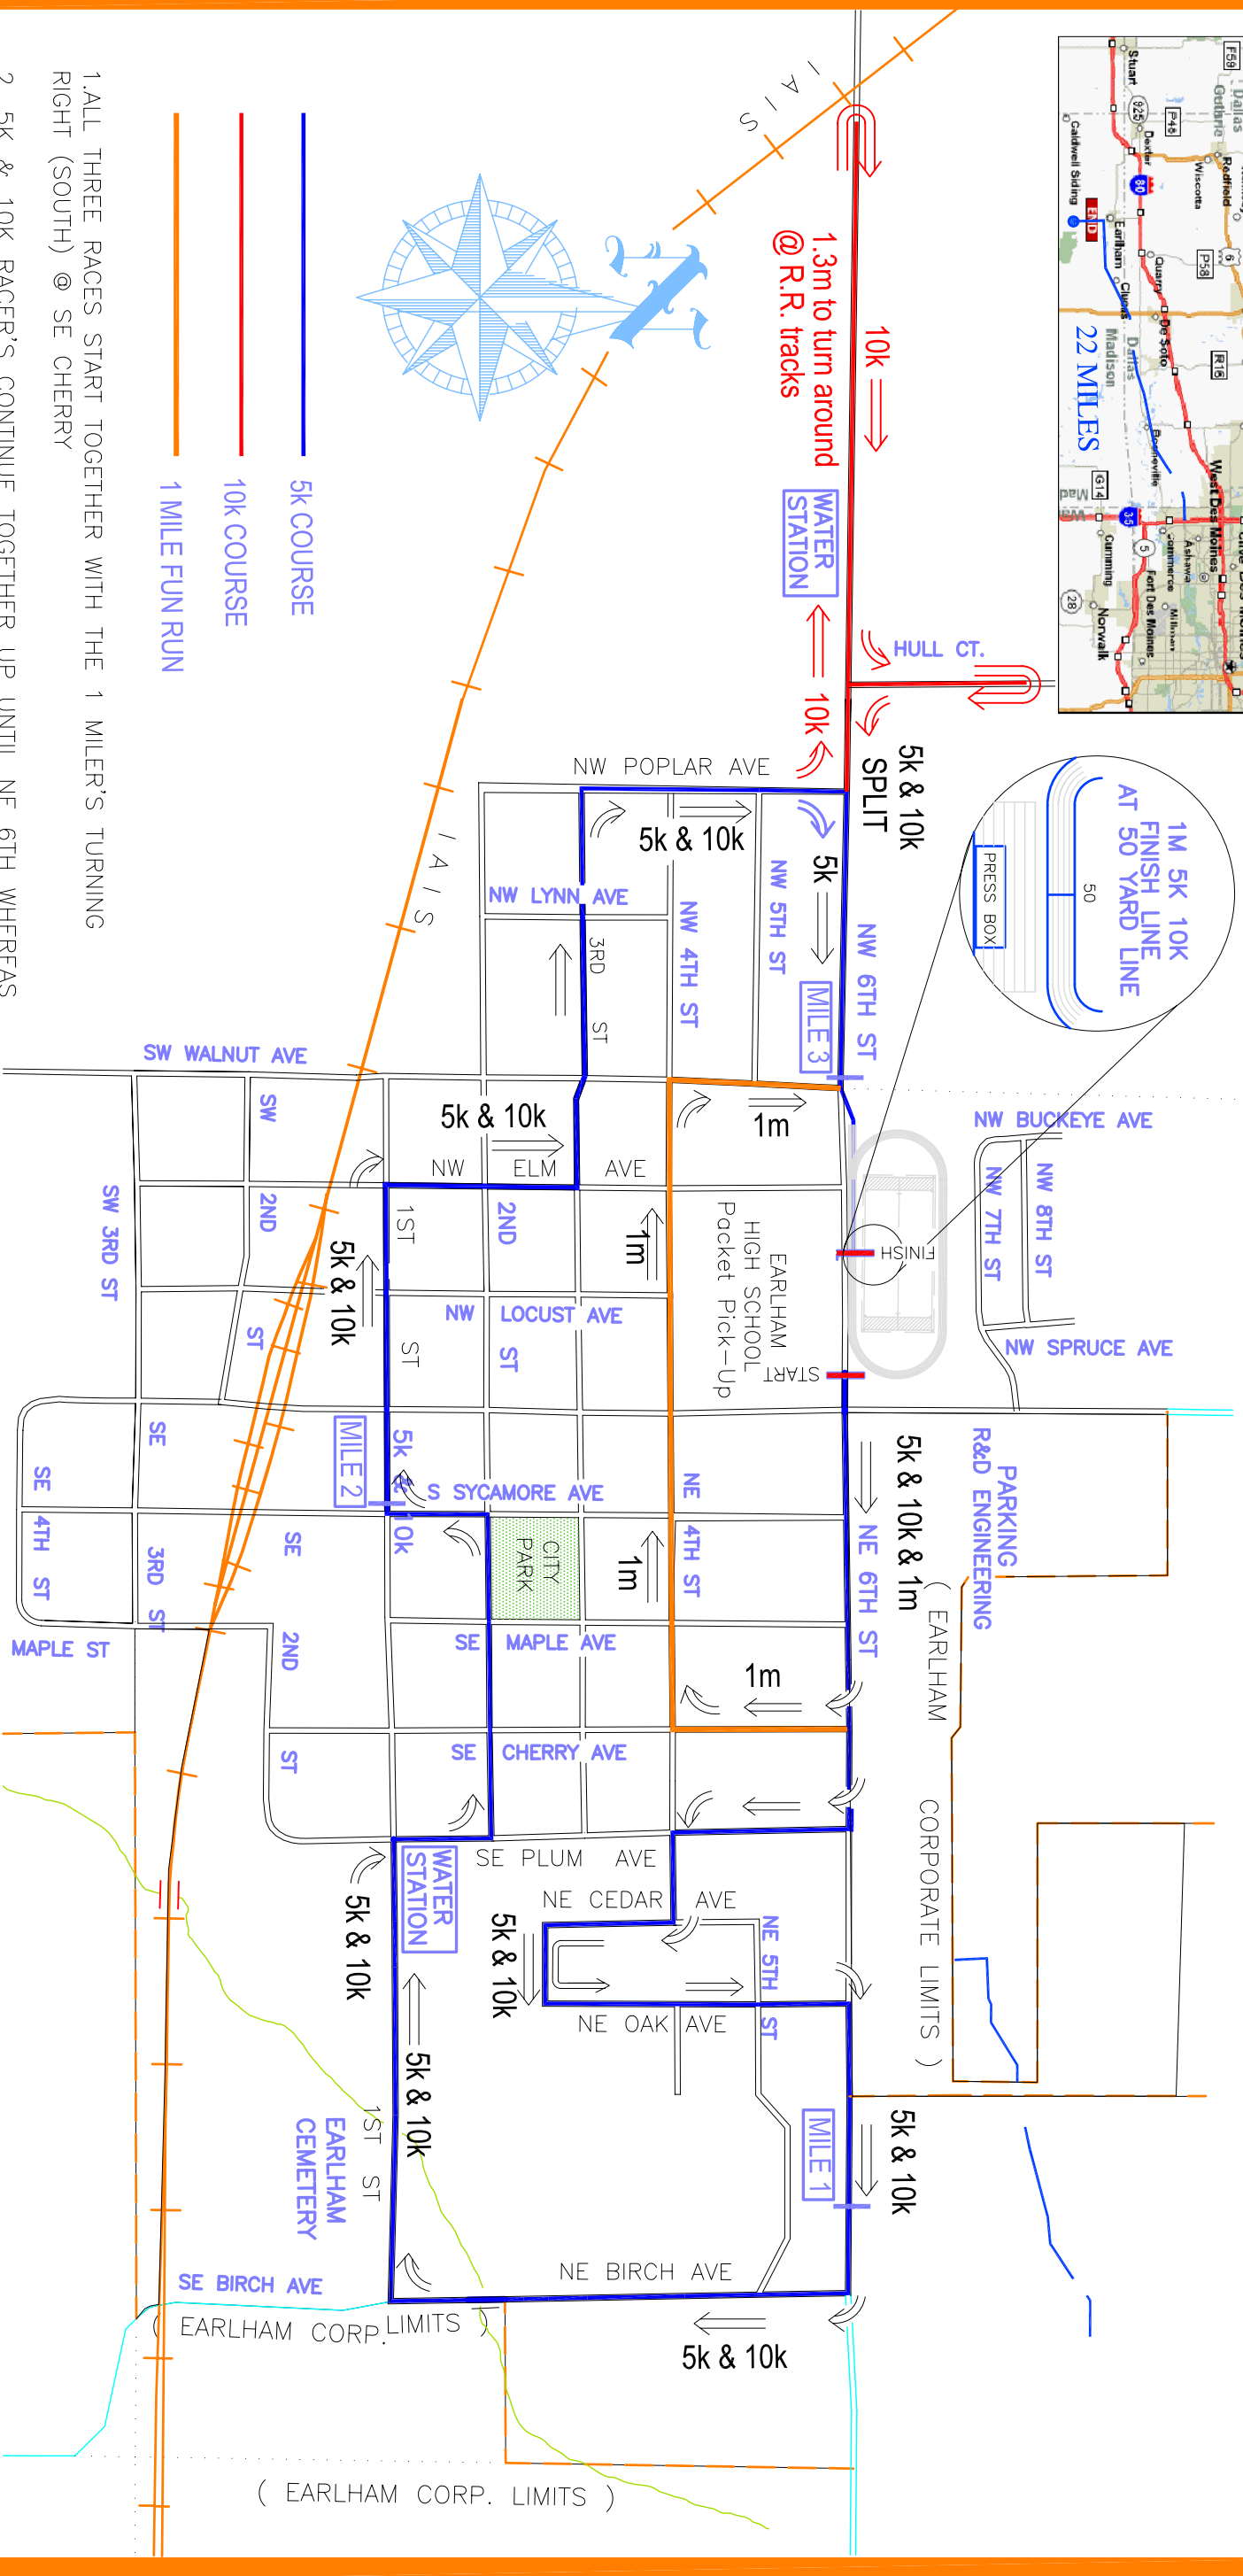

BRANTT'S GREAT PUMPKIN RACE

- 5K COURSE
- 10K COURSE
- 1 MILE FUN RUN

1. ALL THREE RACES START TOGETHER WITH THE 1 MILER'S TURNING RIGHT (SOUTH) @ SE CHERRY
2. 5K & 10K RACER'S CONTINUE TOGETHER UP UNTIL NE 6TH WHEREAS THE 5K RUNNER'S WILL TURN RIGHT (EAST) AND THE 10K RUNNER'S WILL TURN RIGHT (WEST) AND FOLLOW COURSE MARKERS.
3. THERE WILL BE TWO WATER STATIONS LOCATED ON THE COURSE. ONE AT MILE 1 1/2 AND ONE AT MILE 3.